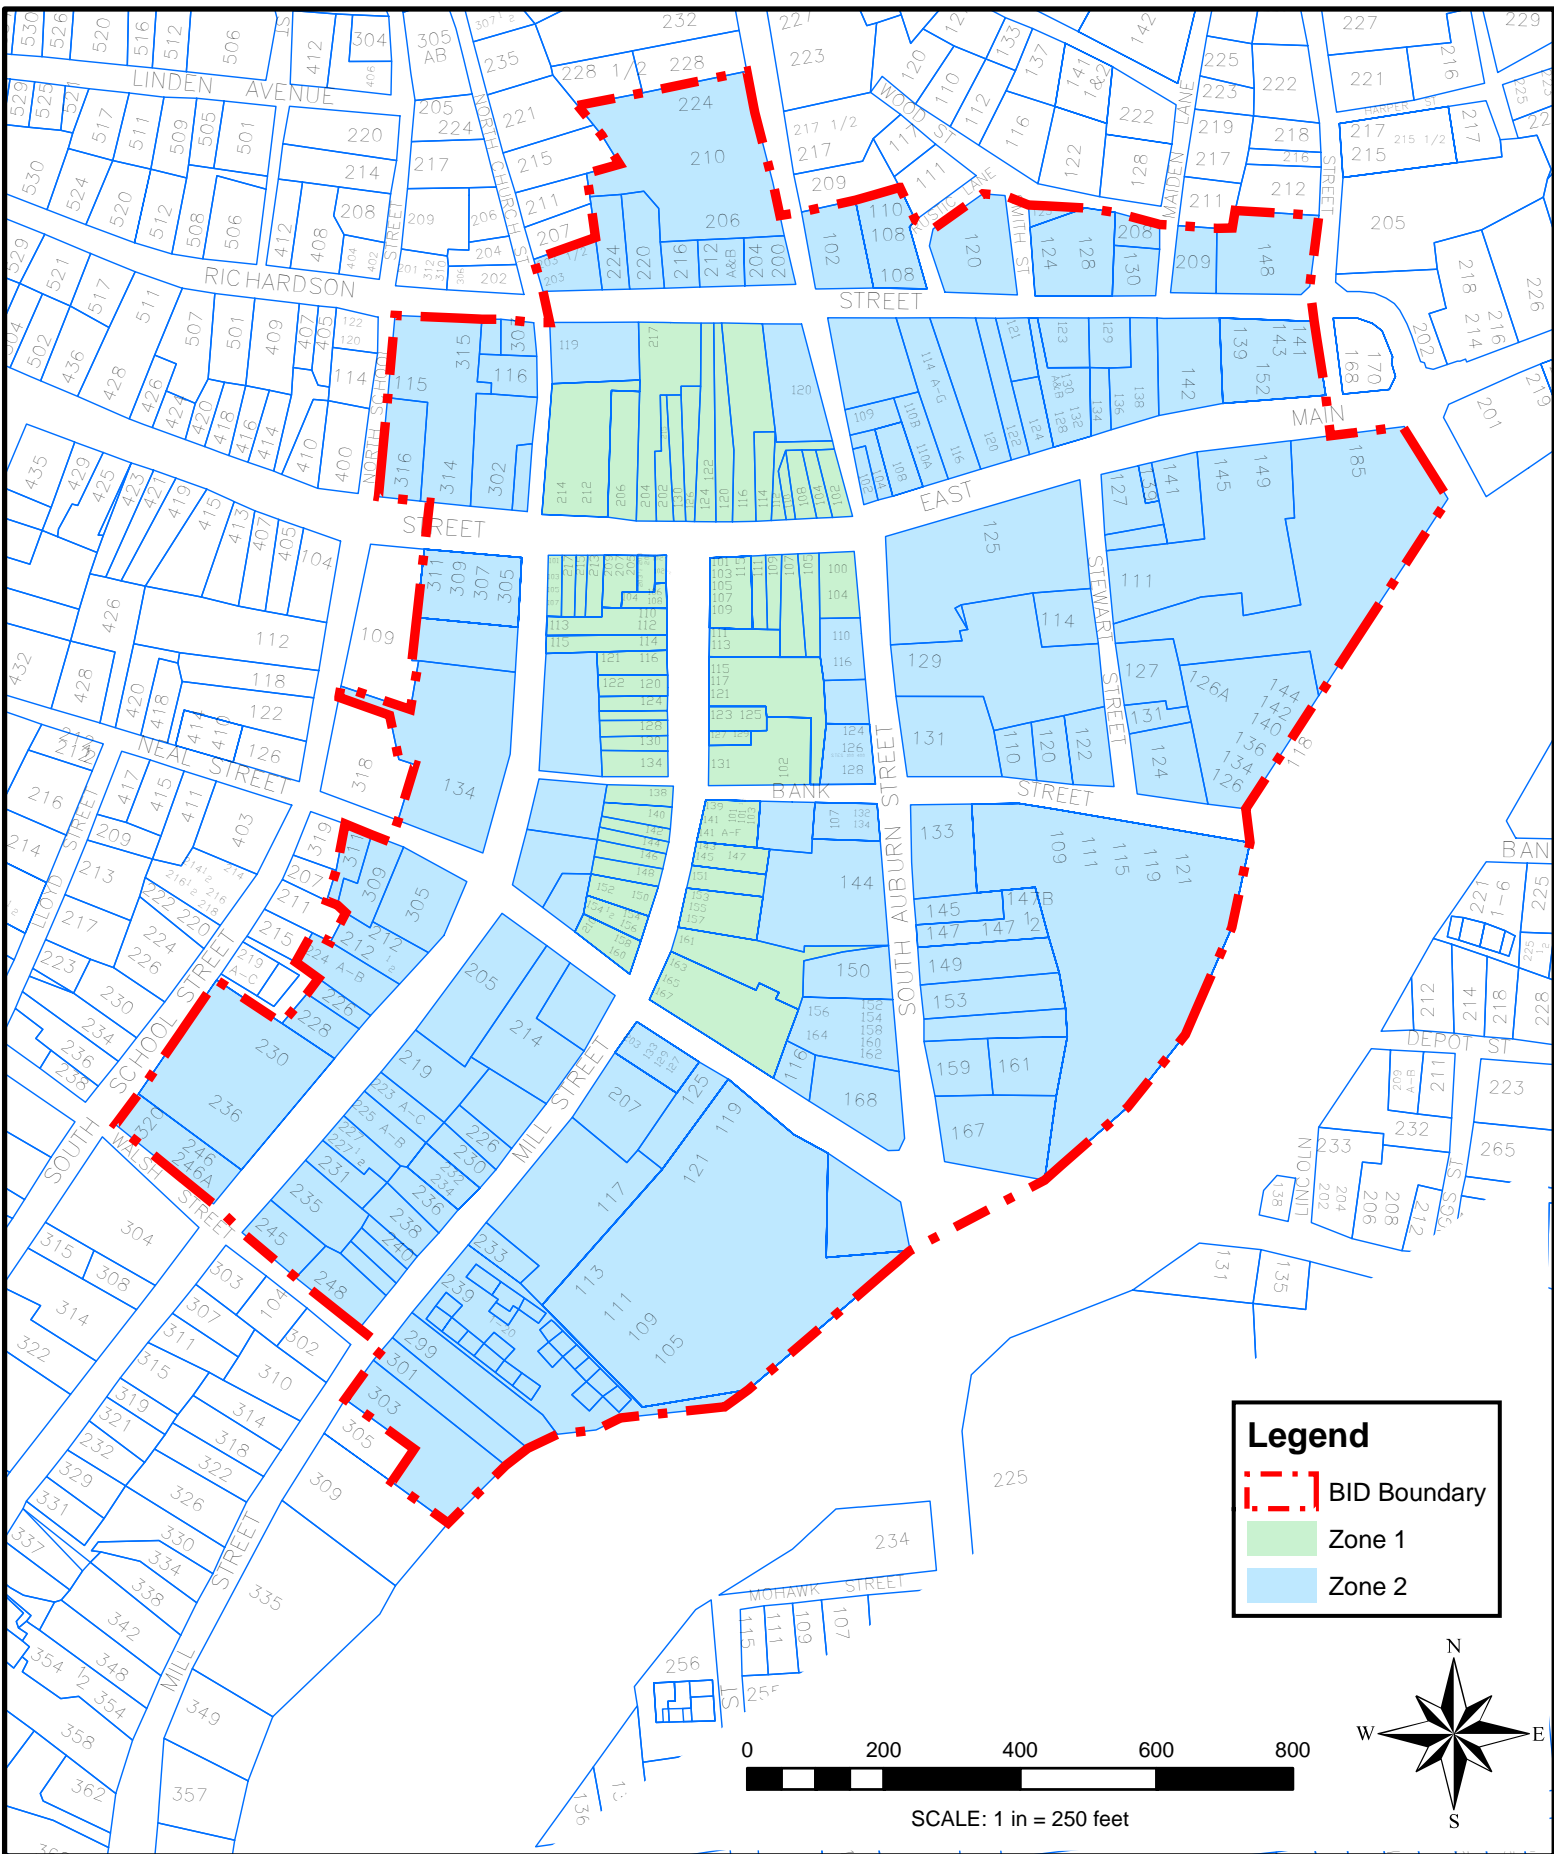

CITY OF GRASS VALLEY DOWNTOWN ASSOCIATION BUSINESS IMPROVEMENT DISTRICT

Legend

- BID Boundary
- Zone 1
- Zone 2

SCALE: 1 in = 250 feet